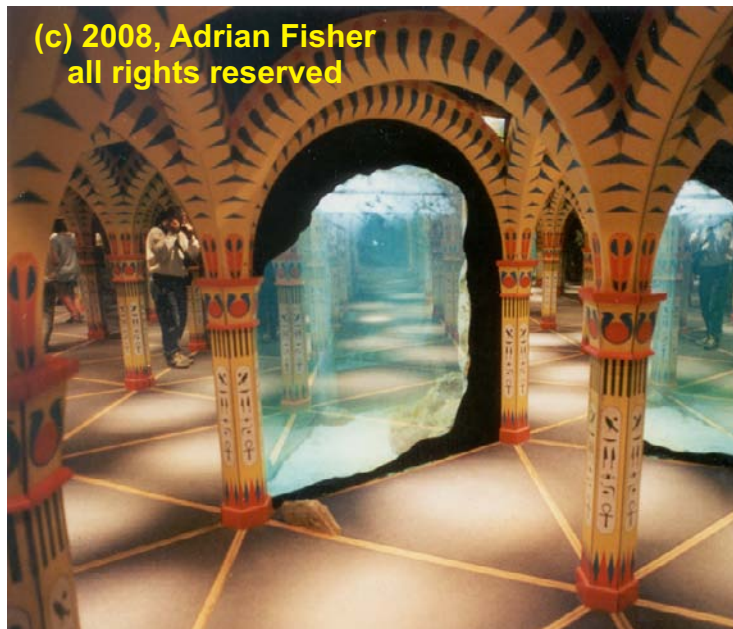

MIRROR MAZES

Natural History

Mirror mazes can convey seemingly endless spaces, from wild forests to coral reefs, in natural and informal ways.

Tanks of living fish add movement and interest at mirror mazes in Sea Life Centres and Safari Parks.

King Arthur's Mirror Maze, Longleat House, UK:

This Wild Forest effect was achieved by departing from the familiar triangular cells of most mirror mazes.

(c) 2008, Adrian Fisher
all rights reserved

Tanks of living fish are reflected in the Labyrinthe des Dragons at Peaugres Safari Park, France